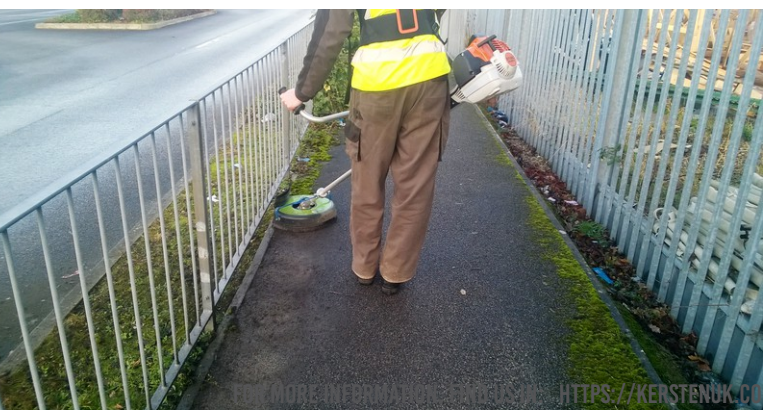

The WeedGo! is designed for removal in smaller areas and around tricky obstacles like benches or railings, which are difficult to access with a larger weedbrush. It is really easy to carry as an extra tool with your brushcutter, taking up little extra space.

The 15-year success story of the original weed brush continues! The new Weedgo®!QuickPro scores with fast and tool-free changing of the bunches and an improved brushcutter socket. The Weedgo! QuickPro is a weedbrush attachment that fits your brushcutter or strimmer. The weedbrush allows clearance of moss and weeds from hard surfaces such as tarmac or block paving.

Operating the machine is similar to normal use with a strimming line, except the brush is kept in contact with the ground the whole time. When up to full speed it is very simple to control and lifts the moss with relative ease. It is advisable to use the brush for smaller tasks and away from windows etc, as the head is spinning very fast and can throw stones. The Weedgo Pro features three replaceable brushes that can be changed in a few seconds without tools. Steel or Nylon brushes are available.